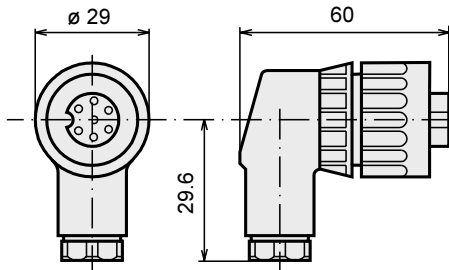

Cable connecting boxes

Cable connecting boxes

9411 A

Cable connecting box, 7-pin, straight
Manufacturer: Amphenol

9414 B

Cable connecting box, 5-pin, angled
Manufacturer: Amphenol

9411 B

Cable connecting box, 7-pin, angled
Manufacturer: Amphenol

9415

Cable connecting box, 7-pin, straight
Manufacturer: Amphenol

9412

Cable connecting box, 4-pin, angled
Manufacturer: Amphenol DIN 43650

9416 C

Plug, 12-pin, straight
Manufacturer: Coninvers

9414 A

Cable connecting box, 5-pin, straight
Manufacturer: Amphenol

9416

Cable connecting box, 12-pin, right turning
(contact numbering clockwise), straight
Manufacturer: Coninvers

Date of issue 20.08.1998