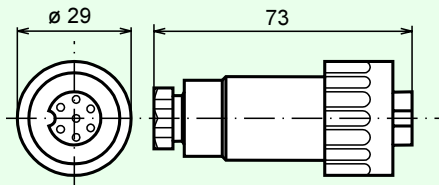

Cable connecting boxes

Cable connecting boxes

9411 A

Cable connecting box, 7-pin, straight
Manufacturer: Amphenol

9414 B

Cable connecting box, 5-pin, angled
Manufacturer: Amphenol

9411 B

Cable connecting box, 7-pin, angled
Manufacturer: Amphenol

9415

Cable connecting box, 7-pin, straight
Manufacturer: Amphenol

9412

Cable connecting box, 4-pin, angled
Manufacturer: Amphenol DIN 43650

9416 C

Plug, 12-pin, straight
Manufacturer: Coninvers

9414 A

Cable connecting box, 5-pin, straight
Manufacturer: Amphenol

9416

Cable connecting box, 12-pin, right turning
(contact numbering clockwise), straight
Manufacturer: Coninvers

Date of issue 20.08.1998