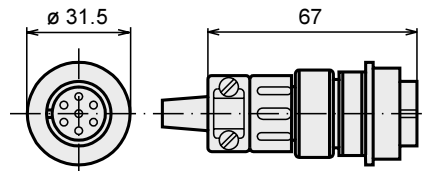

Cable connecting boxes

Cable connecting boxes

9411 A

Cable connecting box, 7-pin, straight
Manufacturer: Amphenol

9414 B

Cable connecting box, 5-pin, angled
Manufacturer: Amphenol

9411 B

Cable connecting box, 7-pin, angled
Manufacturer: Amphenol

9415

Cable connecting box, 7-pin, straight
Manufacturer: Amphenol

9412

Cable connecting box, 4-pin, angled
Manufacturer: Amphenol DIN 43650

9416 C

Plug, 12-pin, straight
Manufacturer: Coninvers

9414 A

Cable connecting box, 5-pin, straight
Manufacturer: Amphenol

9416

Cable connecting box, 12-pin, right turning
(contact numbering clockwise), straight
Manufacturer: Coninvers

Date of issue 20.08.1998