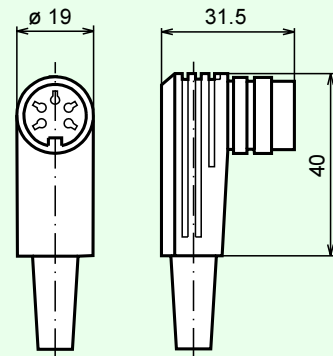

Cable connecting boxes

Cable connecting boxes

9411 A

Cable connecting box, 7-pin, straight
Manufacturer: Amphenol

9414 B

Cable connecting box, 5-pin, angled
Manufacturer: Amphenol

9411 B

Cable connecting box, 7-pin, angled
Manufacturer: Amphenol

9415

Cable connecting box, 7-pin, straight
Manufacturer: Amphenol

9412

Cable connecting box, 4-pin, angled
Manufacturer: Amphenol DIN 43650

9416 C

Plug, 12-pin, straight
Manufacturer: Coninvers

9414 A

Cable connecting box, 5-pin, straight
Manufacturer: Amphenol

9416

Cable connecting box, 12-pin, right turning
(contact numbering clockwise), straight
Manufacturer: Coninvers

Date of issue 20.08.1998