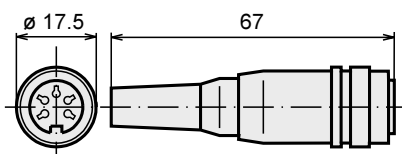

9415

Cable connecting box, 7-pin, straight
Manufacturer: Amphenol

9412

Cable connecting box, 4-pin, angled
Manufacturer: Amphenol DIN 43650

9416 C

Plug, 12-pin, straight
Manufacturer: Coninvers

9414 A

Cable connecting box, 5-pin, straight
Manufacturer: Amphenol

9416

Cable connecting box, 12-pin, right turning
(contact numbering clockwise), straight
Manufacturer: Coninvers

Date of issue 20.08.1998