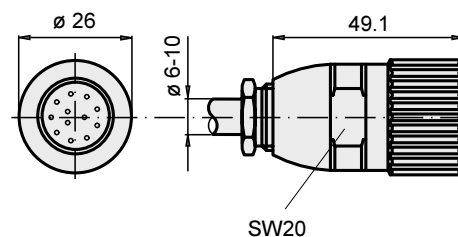

9415

Cable connecting box, 7-pin, straight
Manufacturer: Amphenol

9412

Cable connecting box, 4-pin, angled
Manufacturer: Amphenol DIN 43650

9416 C

Plug, 12-pin, straight
Manufacturer: Coninvers

9414 A

Cable connecting box, 5-pin, straight
Manufacturer: Amphenol

9416

Cable connecting box, 12-pin, right turning
(contact numbering clockwise), straight
Manufacturer: Coninvers

Date of issue 20.08.1998