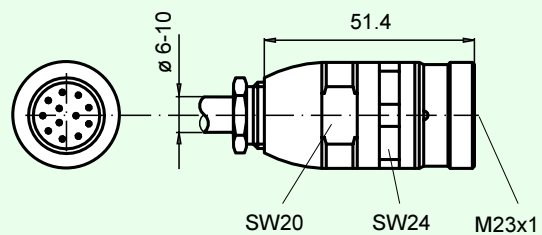

9415

Cable connecting box, 7-pin, straight
Manufacturer: Amphenol

9412

Cable connecting box, 4-pin, angled
Manufacturer: Amphenol DIN 43650

9416 C

Plug, 12-pin, straight
Manufacturer: Coninvers

9414 A

Cable connecting box, 5-pin, straight
Manufacturer: Amphenol

9416

Cable connecting box, 12-pin, right turning
(contact numbering clockwise), straight
Manufacturer: Coninvers

Date of issue 20.08.1998