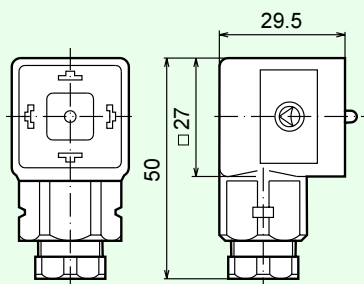

Cable connecting boxes

Cable connecting boxes

9411 A

Cable connecting box, 7-pin, straight
Manufacturer: Amphenol

9414 B

Cable connecting box, 5-pin, angled
Manufacturer: Amphenol

9411 B

Cable connecting box, 7-pin, angled
Manufacturer: Amphenol

9415

Cable connecting box, 7-pin, straight
Manufacturer: Amphenol

9412

Cable connecting box, 4-pin, angled
Manufacturer: Amphenol DIN 43650

9416 C

Plug, 12-pin, straight
Manufacturer: Coninvers

9414 A

Cable connecting box, 5-pin, straight
Manufacturer: Amphenol

9416

Cable connecting box, 12-pin, right turning
(contact numbering clockwise), straight
Manufacturer: Coninvers

Date of issue 20.08.1998