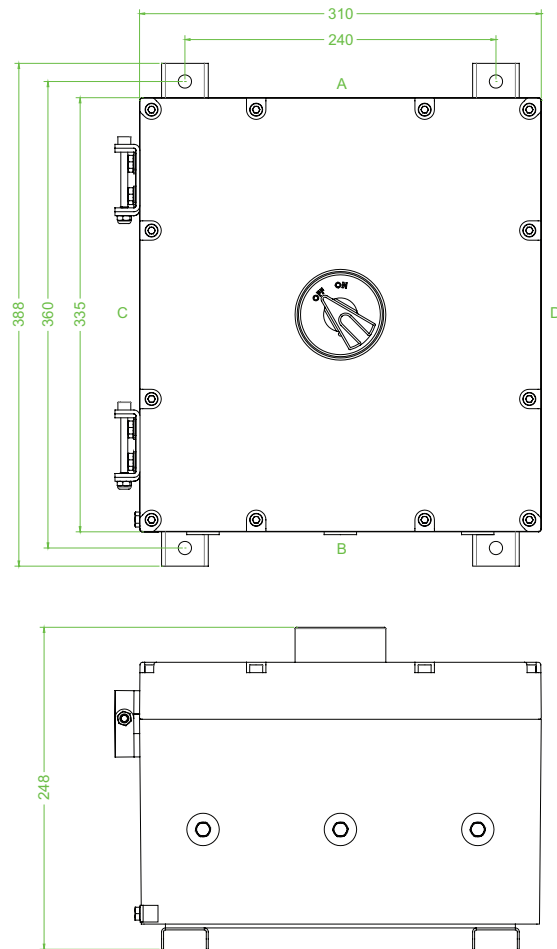

### Features

- Cast Stainless Steel
- Installation in Zone 1, Zone 2, Zone 21 and Zone 22
- Threaded cable entries
- Padlockable switch
- Fuse breaking capacity 80kA

### Dimensions (mm)

#### Electrical specifications

Operating voltage	380 ... 440 V
Operating current	32 A (AC21A)
Power	11 kW (AC23A) 7.5 kW (AC3)
Safe clip fuse rating	32 A (NS)
Terminal capacity	6 mm <sup>2</sup>
Function	fused switch disconnector
Number of poles	4
Auxiliary contacts	2 x n/o early break
Lockable	in 'OFF' position
Labeling	OFF - ON

#### Mechanical specifications

Height	335 mm NOM.
Width	310 mm NOM.
Depth	248 mm NOM.
Enclosure cover	hinged non-detachable
Cover fixing	M6 stainless steel socket cap head screws
Fastener grade	A2-70
Protection degree	IP66
Cable entry	metric threaded
Number of cable entries	3 x M20 in face B all entries are fitted with Ex d sealing plugs
Material	
Enclosure	cast stainless steel
Finish	painted black