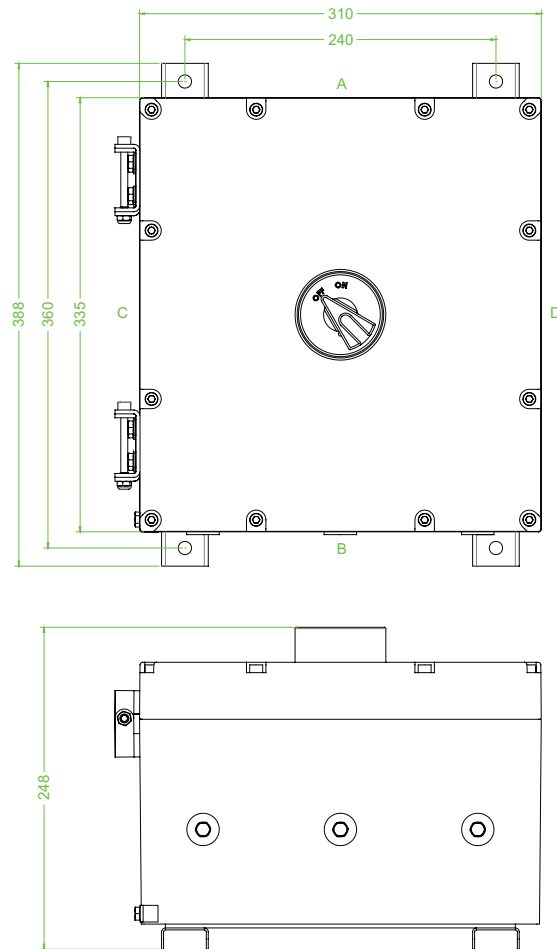

### Features

- Cast Stainless Steel
- Installation in Zone 1, Zone 2, Zone 21 and Zone 22
- Threaded cable entries
- Padlockable switch
- Fuse breaking capacity 80kA

### Dimensions (mm)

#### Electrical specifications

Operating voltage	380 ... 440 V
Operating current	20 A (AC21A)
Power	5.5 kW (AC23A) 3.7 kW (AC3)
Safe clip fuse rating	20 A (SS)
Terminal capacity	2.5 mm <sup>2</sup>
Function	fused switch disconnector
Number of poles	4
Auxiliary contacts	2 x n/o early break
Lockable	in 'OFF' position
Labeling	OFF - ON

#### Mechanical specifications

Height	335 mm NOM.
Width	310 mm NOM.
Depth	248 mm NOM.
Enclosure cover	hinged non-detachable
Cover fixing	M6 stainless steel socket cap head screws
Fastener grade	A2-70
Protection degree	IP66
Cable entry	metric threaded
Number of cable entries	3 x M20 in face B all entries are fitted with Ex d sealing plugs
Material	
Enclosure	cast stainless steel
Finish	painted black