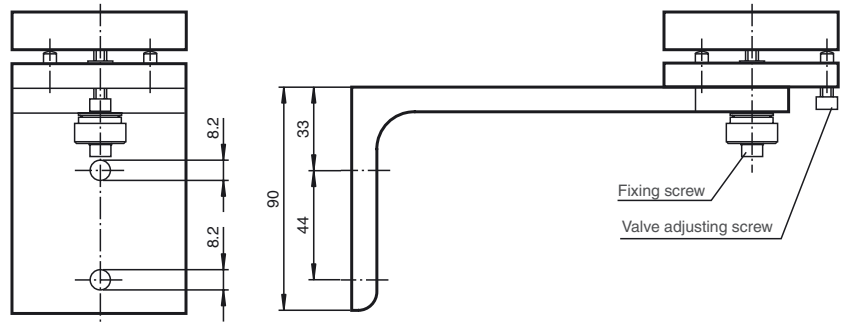

Dimensions

Model number

VERSTELLUNG EDM50,120,240

Mounting bracket including adjustment

Features

- Mounting bracket
- Spare part of distance measurement device of EDM series

Technical data

Ambient conditions

Ambient temperature -20 ... 85 °C (253 ... 358 K)

Mechanical specifications

Material Angle bracket: Steel, black bright galvanized

Suitable series

Series EDM , VDM