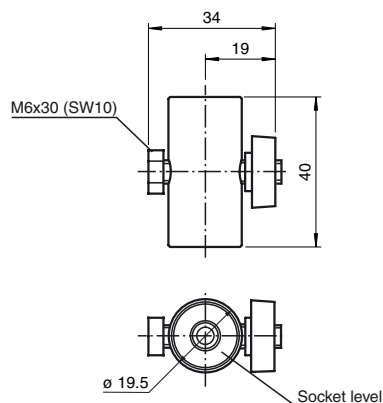

Dimensions

Model number

PA SLP/SLC

Profile alignment aid

Features

- Simplified alignment of the SLC and SLP profile light grids

Technical data

Ambient conditions