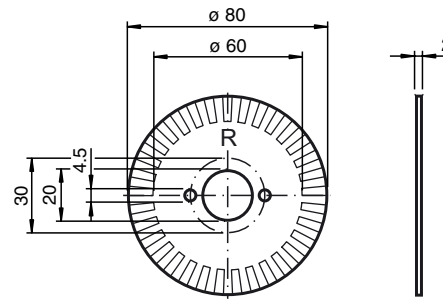

**Dimensions**

**Model Number**

SS33/080 901205

Segmentscheibe

**Technical data**

**Nominal ratings**

Number of segments 33

**Ambient conditions**