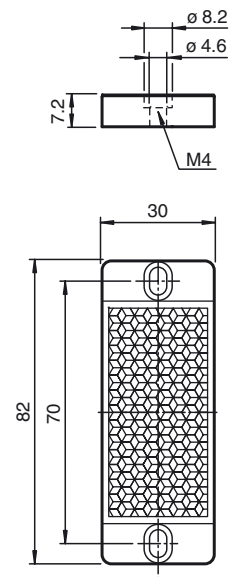

Model Number

REF-H30x60

Reflector, rectangular 82 mm x 30 mm,
mounting holes

Features

- Mounting holes for simple installation

Dimensions

Technical data

General specifications

Construction type rectangular

Ambient conditions

Ambient temperature -40 ... 70 °C (-40 ... 158 °F)

Mechanical specifications

Material PMMA/ABS , black

Dimensions 30 mm x 80 mm x 7.2 mm

Mounting mounting holes