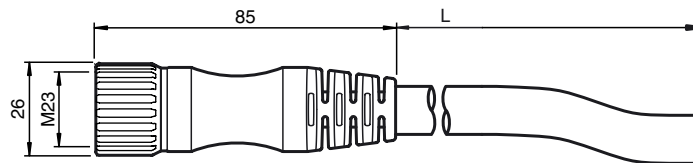

### Model Number

**V23S-GM-7M-PUR**

Cable connector, M23, 12-pin, PUR cable

### Dimensions

#### General specifications

Number of pins	12
Connection 1	Male connector
Construction type 1	straight
Threading 1	M23
Connection 2	cable end

#### Mechanical specifications

Protection degree	IP68
Material	
Contacts	CuZn, nickel-plated
Contact surface	Au
Body	PUR
Cable	PUR/PVC
Cable	
Color	black
Cores	8 x 0.34 mm <sup>2</sup> and 3 x 0.75 mm <sup>2</sup>
Length	L 7 m