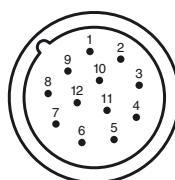

Electrical connection

1	-----	1	WH	7	BK
		2	GN	8	n.c.
		3	YE	9	VT
		4	GY	10	n.c.
		5	n.c.	11	n.c.
12	-----	6	RD	12	n.c.