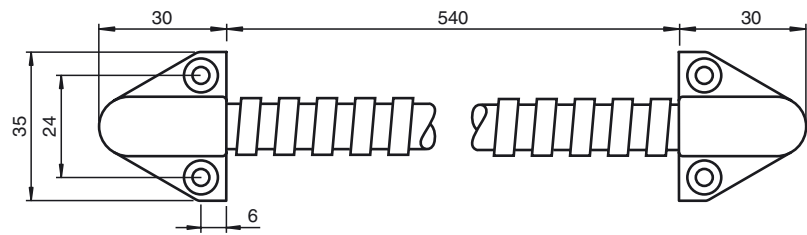

CE

Model Number

Topscan Cable Loop Basic

Metal cable protector

Dimensions

Technical data

Mechanical specifications

Material	metal with PVC sheathing black
Dimensions	600 mm