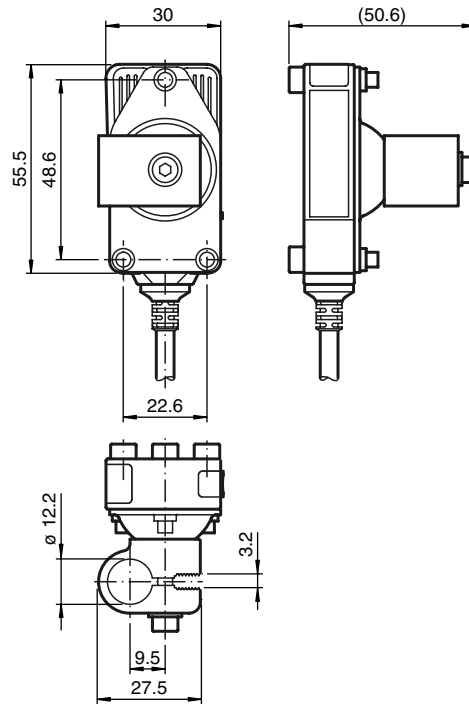

Model Number

OMH-09

Mounting bracket for Sensors series
MLV41 for M12 rod mounting

Features

- Bracket for round steel or sheet

Dimensions

Technical data

Mechanical specifications

Material	Metal sheet (steel), zinc plated
Mass	approx. 20 g

Suitable series

Series	MLV41
--------	-------