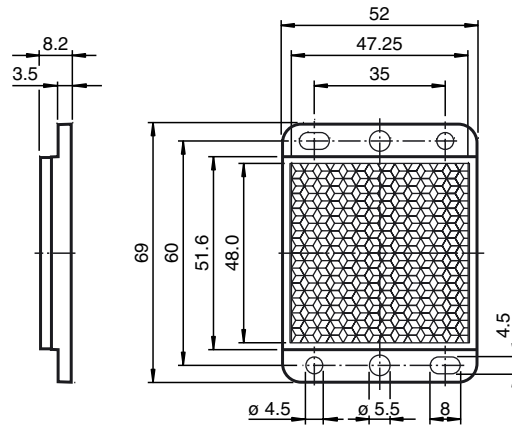

### Model Number

**REF-H52**

Reflector, rectangular 69 mm x 52 mm,  
mounting holes, fixing strap

### Dimensions

#### Mechanical specifications

Material PMMA  
 Dimensions 69 mm x 52 mm x 8.2 mm  
 Mounting mounting holes