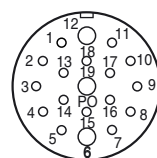

Model Number

V23-19-W-10M-PUR

Cable socket, M23, 19-pin, PUR cable

Dimensions

Technical data

General specifications

Number of poles	19
Connection 1	Connector, female
Construction type 1	angled
Threading 1	M23
Connection 2	free cable end

Mechanical specifications

Material	
Cable	PUR/PVC
Cable	
Sheath diameter	Ø 11.6 mm
Colour	black
Cores	16 x 0.5 mm ² and 3 x 1 mm ²
Length	L 10 m

Electrical connection 1

* supply line
1.0 mm²

1	VT	11	BK
2	RD	12	GN/YE*
3	GY	13	YE/BN
4	RD/BU	14	BN/GN
5	GN	15	WH
6	BU*	16	YE
7	GY/PK	17	PK
8	WH/GN	18	GY/BN
9	WH/YE	19	BN*
10	WH/GY		