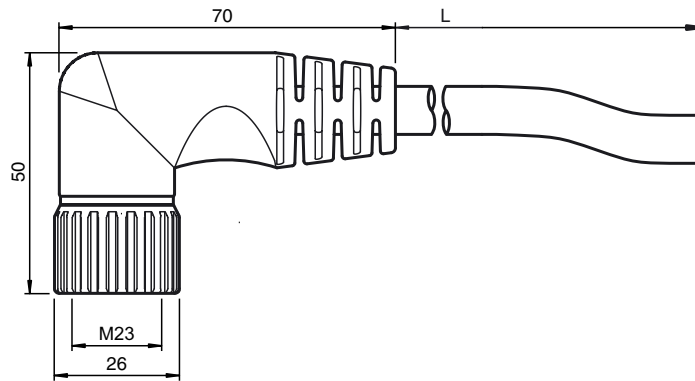

Model Number

V23-19-W-10M-PUR

Cable socket, M23, 19-pin, PUR cable

Dimensions

Technical data

General specifications

Number of poles	19
Connection 1	Connector, female
Construction type 1	angled
Threading 1	M23
Connection 2	free cable end

Electrical specifications

Operating voltage	150 V AC
Operating current	12 A

Ambient conditions

Ambient temperature	-30 ... 70 °C (243 ... 343 K) (fixed cable)
Storage temperature	-5 ... 70 °C (268 ... 343 K) (movable cable)
Degree of soiling	2

Mechanical specifications

Material	
Cable	PUR/PVC
Cable	
Sheath diameter	Ø 11.6 mm
Colour	black
Cores	16 x 0.5 mm ² and 3 x 1 mm ²
Length	L 10 m

Electrical connection 1

* supply line
1.0 mm²

1	VT	11	BK
2	RD	12	GN/YE*
3	GY	13	YE/BN
4	RD/BU	14	BN/GN
5	GN	15	WH
6	BU*	16	YE
7	GY/PK	17	PK
8	WH/GN	18	GY/BN
9	WH/YE	19	BN*
10	WH/GY		