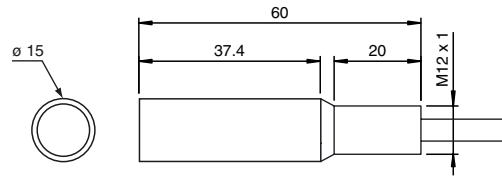

### Dimensions

#### General specifications

Sensor range	approx. 10 mm ... 15 mm ; depending on fitted fibre optics
Diameter of the light spot	approx. 2 mm

#### Mechanical specifications

Material	anodised aluminium
Mass	approx. 28 g
Mounting	Threading M12