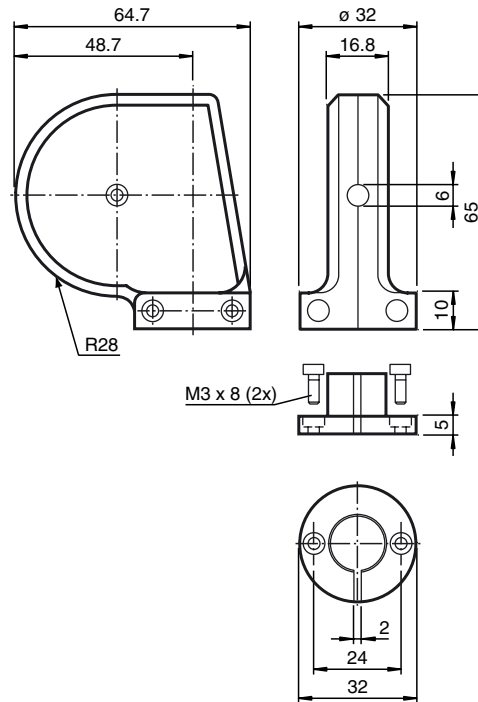

SL3010-X2/GS130

Cable pull

SL3010-X1/GS130/DF

Cable pull

SL3010-X1/GS130

Cable pull

SL3040-X1/GS190

Cable pull

SL3050-XB/GS190

Cable pull

SL3050-X1/GS190

Cable pull

Dimensions

Technical data

Ambient conditions

Ambient temperature	-20 ... 60 °C (-4 ... 140 °F)
Storage temperature	-40 ... 80 °C (-40 ... 176 °F)

Mechanical specifications

Material	ABS, anthracite
Mass	100 g