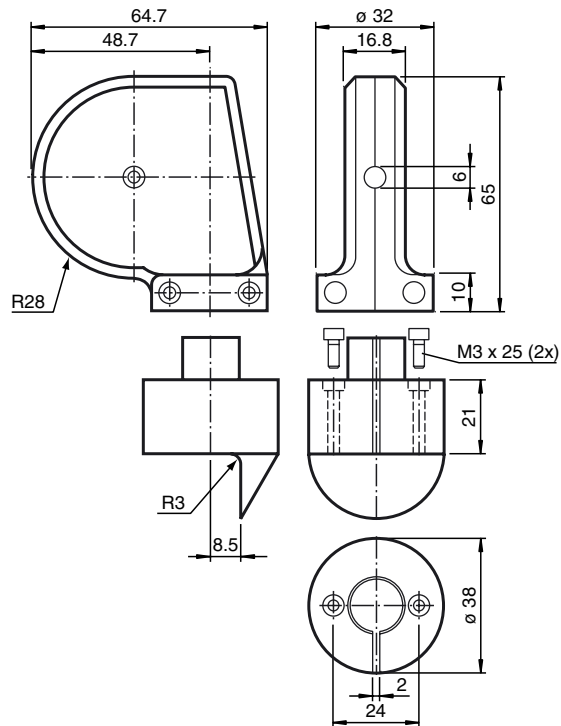

SL03-X1/GS80-200

Cable pull

SL05-X1/GS130-333

Cable pull

SL03-X2/GS80-200

Cable pull

Dimensions**Technical data****Ambient conditions**

Ambient temperature	-20 ... 60 °C (-4 ... 140 °F)
Storage temperature	-40 ... 80 °C (-40 ... 176 °F)

Mechanical specifications

Material	ABS, anthracite
Mass	100 g