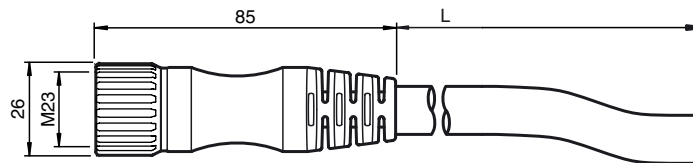

Model Number

V23-19-G-10M-PUR

Cable socket, M23, 19-pin, PUR cable

Dimensions

Technical data

General specifications

Number of poles	19
Connection 1	Connector, female
Construction type 1	straight
Threading 1	M23
Connection 2	free cable end

Electrical specifications

Operating voltage	150 V AC
Operating current	12 A

Ambient conditions

Ambient temperature	-30 ... 70 °C (243 ... 343 K) (fixed cable)
Storage temperature	-5 ... 70 °C (268 ... 343 K) (movable cable)
Degree of soiling	2

Mechanical specifications

Material	
Cable	PUR/PVC
Cable	
Sheath diameter	Ø 11.6 mm
Colour	black
Cores	16 x 0.5 mm ² and 3 x 1 mm ²
Length	L 10 m

Electrical connection 1

* supply line
1.0 mm²

1	VT	11	BK
2	RD	12	GN/YE*
3	GY	13	YE/BN
4	RD/BU	14	BN/GN
5	GN	15	WH
6	BU*	16	YE
7	GY/PK	17	PK
8	WH/GN	18	GY/BN
9	WH/YE	19	BN*
10	WH/GY		