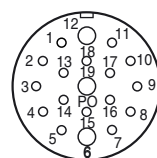

Model Number

V23-19-G-10M-PUR

Cable socket, M23, 19-pin, PUR cable

Dimensions

Technical data

General specifications

Number of poles	19
Connection 1	Connector, female
Construction type 1	straight
Threading 1	M23
Connection 2	free cable end

Mechanical specifications

Material	
Cable	PUR/PVC
Cable	
Sheath diameter	Ø 11.6 mm
Colour	black
Cores	16 x 0.5 mm ² and 3 x 1 mm ²
Length	L 10 m

Electrical connection 1

* supply line
1.0 mm²

1	VT	11	BK
2	RD	12	GN/YE*
3	GY	13	YE/BN
4	RD/BU	14	BN/GN
5	GN	15	WH
6	BU*	16	YE
7	GY/PK	17	PK
8	WH/GN	18	GY/BN
9	WH/YE	19	BN*
10	WH/GY		