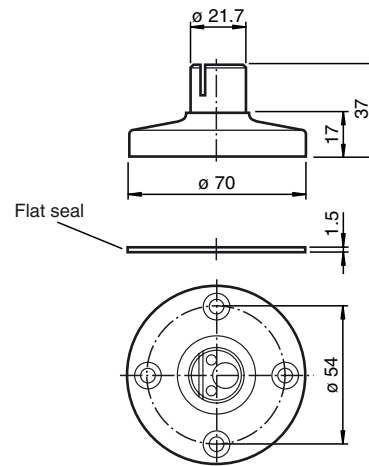

## Dimensions

### Model Number

**VAZ-TUBE-BASE-70MM**

Signal post mounting foot

### Features

- Modular design

**VAZ-CLAMP-70MM**

Signal post connecting element

### Mechanical specifications

Material plastic

Mass 42 g