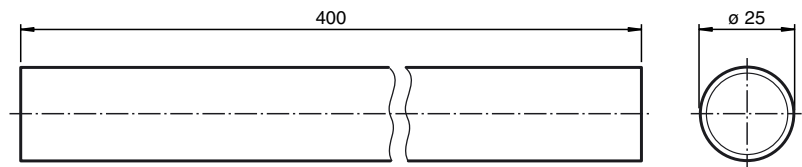

Dimensions

Model Number

VAZ-TUBE400-70MM

Signal post upright, straight

Features

- Modular design
- Anodised aluminium

VAZ-CLAMP-70MM

Signal post connecting element

Technical data

Ambient conditions

Ambient temperature -20 ... 50 °C (253 ... 323 K)

Mechanical specifications

Material anodised aluminium

Mass 120 g