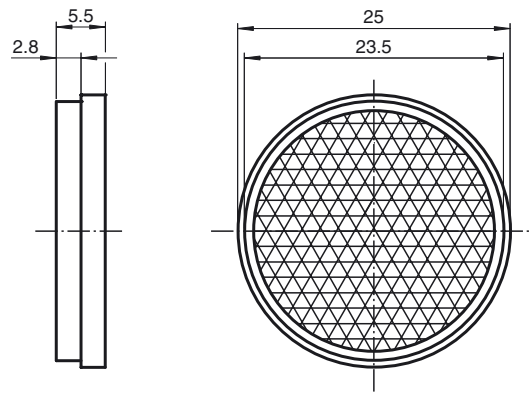

CE

Model Number

REF-CA24

Reflector, round \varnothing 25 mm, self-adhesive

Dimensions

Technical data

General specifications

Construction type	circular
-------------------	----------

Ambient conditions

Ambient temperature	-20 ... 85 °C (-4 ... 185 °F)
---------------------	-------------------------------

Mechanical specifications

Material	PMMA/ABS
Dimensions	Diameter: 25 mm
Mounting	self-adhesive