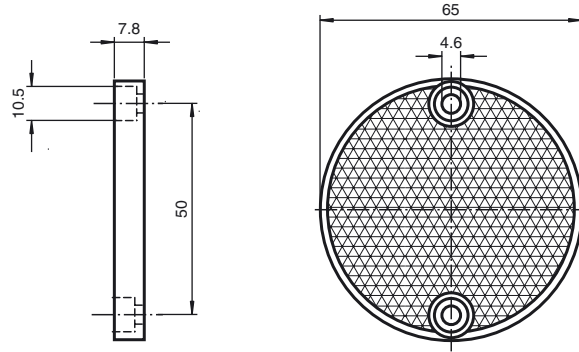

### Model Number

**REF-C65**

Reflector, round  $\varnothing$  65 mm, mounting holes

## Dimensions

### Mechanical specifications

Material PMMA/ABS

Dimensions Diameter: 65 mm

Mounting mounting hole