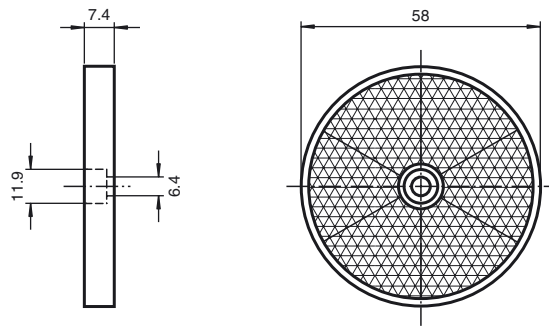

### Model Number

**REF-C60**

Reflector, round  $\varnothing$  58 mm, central mounting hole

### Dimensions

#### Mechanical specifications

Material PMMA/ABS

Dimensions Diameter: 58 mm

Mounting mounting hole