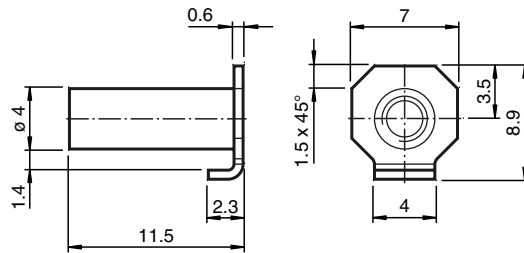

Model Number

OMH-ML9-01

Threaded bolt M3

Features

- Mounting bracket
- Simple and fast mounting

Dimensions

Technical data

Mechanical specifications

Material	brass, nickel-plated
Mass	approx. 1 g

Suitable series

Series	ML9
--------	-----