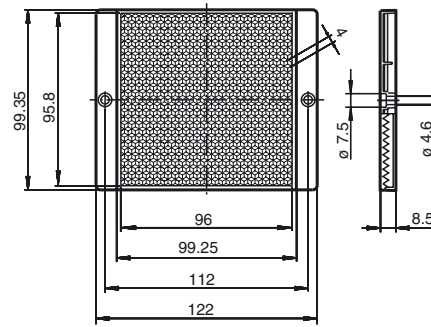

Model Number

REF-H100

Reflector, rectangular 122 mm x 99.35 mm, mounting holes

Features

- Mounting holes for simple installation

Dimensions

Technical data

General specifications

Construction type rectangular

Ambient conditions

Ambient temperature -40 ... 70 °C (-40 ... 158 °F)

Mechanical specifications

Material PMMA

Dimensions 122 mm x 99.35 mm x 8.5 mm

Mounting mounting holes