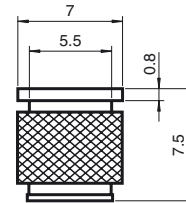

Model Number

OMH-LS610-02

Direct mounting set consisting of 4xM4 threaded inserts

Features

- Mounting bracket
- Simple and fast mounting

Dimensions

Technical data

Mechanical specifications