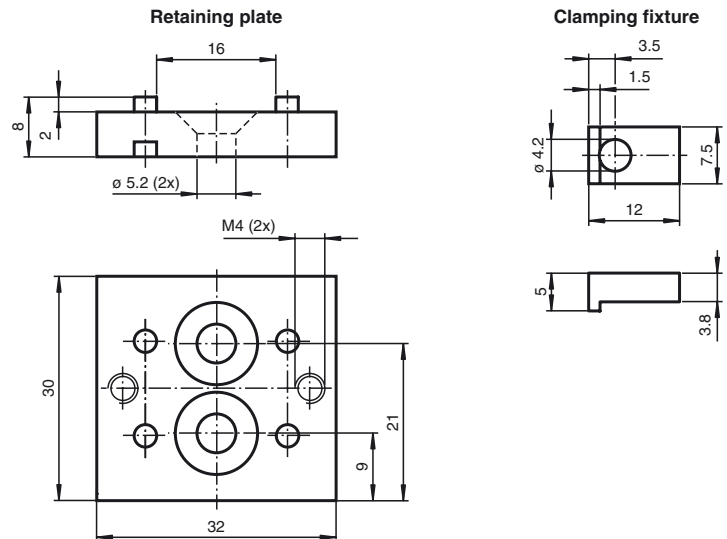

Model Number

OMH-PLV-PLP

Mounting bracket for light grids, for rear or side wall installation

Features

- Mounting bracket
- Simple and fast mounting

Dimensions

Technical data

Mechanical specifications

Material	aluminum
Mounting	Mounting accessories included

General information

Scope of delivery	2 item(s)
-------------------	-----------

Suitable series

Series	PLV-PLP AL20 AL40
--------	-------------------------