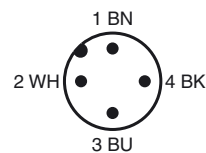

Number of poles	4
Connection 1	Connector, male
Construction type 1	straight
Threading 1	M12
Connection 2	free cable end

**Ambient conditions**

Ambient temperature	-25 ... 70 °C (248 ... 343 K)
---------------------	-------------------------------

**Mechanical specifications**

Protection degree	IP67 with sealing with O-Ring
Connection	Single strand leads with connector sleeves
Material	
Connector	PA 66
Core isolation	PVC
Cable	
Cores	4 x 0.25 mm <sup>2</sup>
Length	L 80 mm

**Compliance with standards and directives**

Standard conformity	
Protection degree	EN 60529

**Electrical connection**

**Note**

O-ring (13,3 x 2,4) and lock nut are included in the delivery package.

Release date: 2010-01-19 12:02 Date of issue: 2010-01-19 128735\_ENG.xml