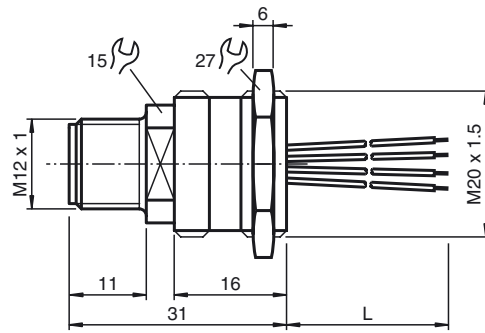

**Dimensions**

**Model Number**

V1-M20-80

Receptacles, M12/M20; plastic version

**Features**

- Plastic version
- Front/screw mounting
- M12 plug can be mounted in any position

**Technical data**

**General specifications**

Number of poles	4
Connection 1	Connector, male
Construction type 1	straight
Threading 1	M12
Connection 2	free cable end

**Ambient conditions**

Ambient temperature	-25 ... 70 °C (248 ... 343 K)
---------------------	-------------------------------

**Mechanical specifications**

Protection degree	IP67 with sealing with O-Ring
Connection	Single strand leads with connector sleeves
Material	
Connector	PA 66
Core isolation	PVC
Cable	
Cores	4 x 0.25 mm <sup>2</sup>
Length	L 80 mm

**Compliance with standards and directives**

Standard conformity	
Protection degree	EN 60529

**Electrical connection**

**Note**

O-ring (13,3 x 2,4) and lock nut are included in the delivery package.

Release date: 2010-01-19 12:02 Date of issue: 2010-01-19 128735\_ENG.xml