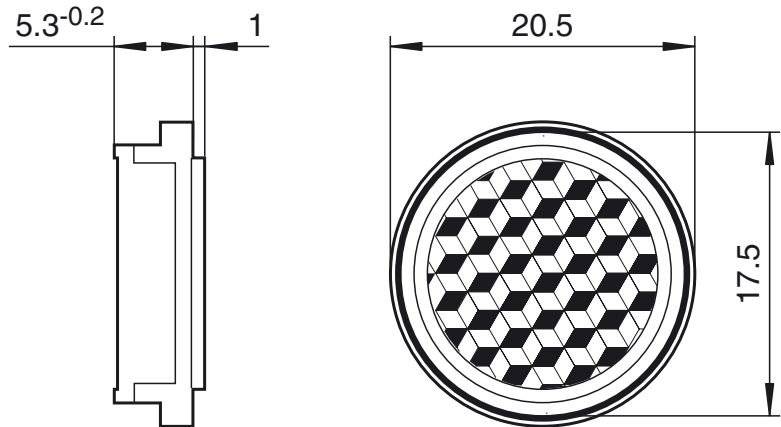

### Model Number

REF-A17

Reflector, round  $\varnothing$  20.5 mm, self-adhesive

### Features

- Self-adhesive for simple installation

### Dimensions

#### Mechanical specifications

Material PMMA/ABS

Dimensions Diameter: 20.5 mm

Mounting self-adhesive