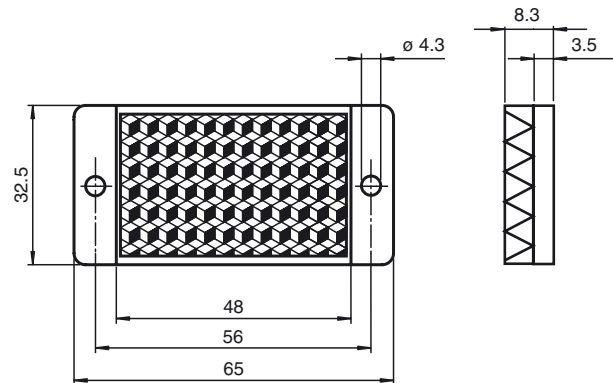

Model Number

REF-H65

Reflector, rectangular 65 mm x 32.5 mm, mounting holes

Features

- Mounting holes for simple installation

Dimensions

Technical data

General specifications

Construction type rectangular

Ambient conditions

Ambient temperature -20 ... 85 °C (-4 ... 185 °F)

Mechanical specifications

Material PMMA/ABS

Dimensions 65 mm x 32.5 mm x 8.3 mm

Mounting mounting holes