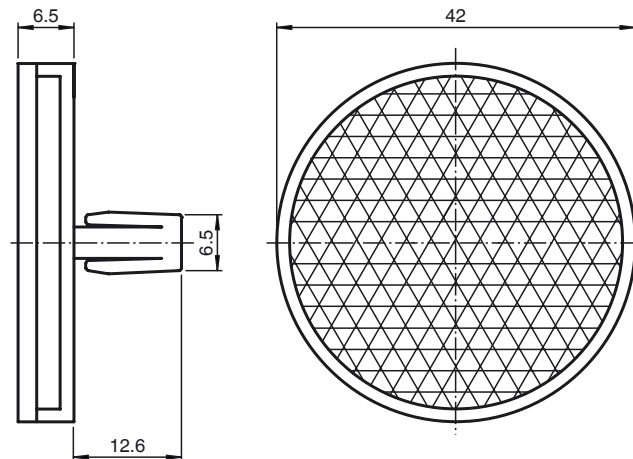

Model Number

REF-CLIP42

Reflector, round \varnothing 42 mm, snap-in

Features

- Simple installation with snap-in fastener

Dimensions

Technical data

General specifications

Construction type circular

Ambient conditions

Ambient temperature -20 ... 85 °C (-4 ... 185 °F)

Mechanical specifications

Material PMMA/ABS

Dimensions Diameter: 42 mm

Mounting Snap-in