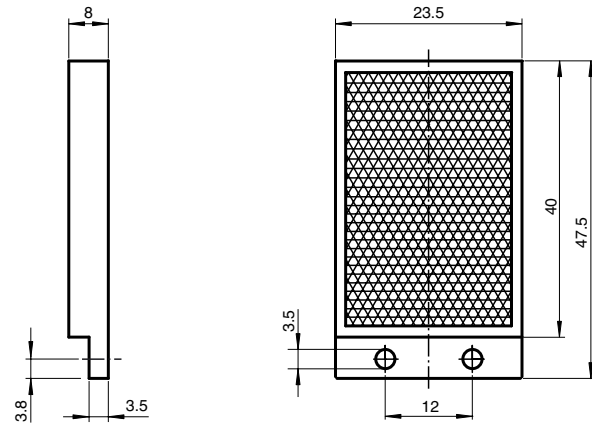

### Model Number

**REF-H40**

Reflector, rectangular 47.5 mm x 23.5 mm, mounting holes, fixing strap

### Dimensions

#### Mechanical specifications

Material PMMA/ABS

Dimensions 47.5 mm x 23.5 mm x 8 mm

Mounting mounting holes