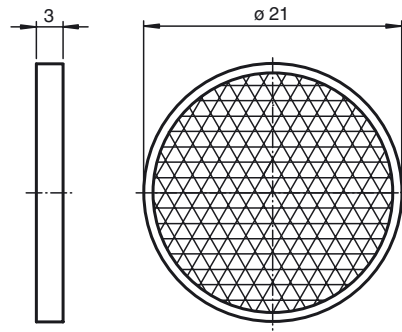

Model Number

REF-MA21

Reflector with Micro-structure, round \varnothing 21 mm, self-adhesive

Features

- Self-adhesive for simple installation
- Micro-structure

Dimensions

Technical data

General specifications

Construction type	circular
Tripel height	approx. 1.2 mm

Ambient conditions

Ambient temperature	-20 ... 85 °C (-4 ... 185 °F)
---------------------	-------------------------------

Mechanical specifications

Material	PMMA/ABS
Dimensions	Diameter: 21 mm
Mounting	self-adhesive