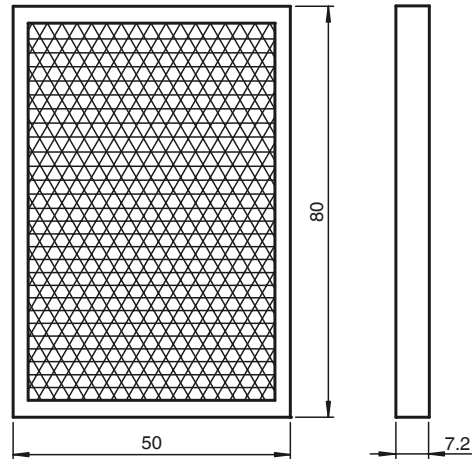

Model Number

REF-A80

Reflector, rectangular 80 mm x 50 mm,
self-adhesive

Features

- Self-adhesive for simple installation
- Rectangular design

Dimensions

Technical data

General specifications

Construction type rectangular

Ambient conditions

Ambient temperature -20 ... 85 °C (-4 ... 185 °F)

Mechanical specifications

Material PMMA/ABS

Dimensions 80 mm x 50 mm x 7.2 mm

Mounting self-adhesive