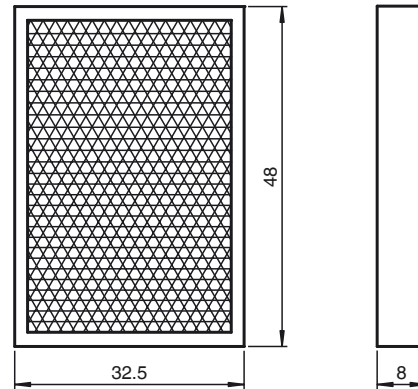

Model Number

REF-A48

Reflector, rectangular 48 mm x 32.5 mm, self-adhesive

Features

- Self-adhesive for simple installation
- Rectangular design

Dimensions

Technical data

General specifications

Construction type rectangular

Ambient conditions

Ambient temperature -20 ... 85 °C (-4 ... 185 °F)

Mechanical specifications

Material PMMA/ABS

Dimensions 48 mm x 32.5 mm x 8 mm

Mounting self-adhesive