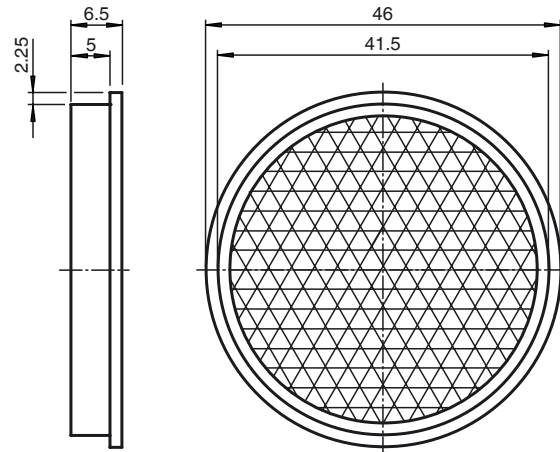

### Model Number

**REF-A46**

Reflector, round  $\varnothing$  46 mm, self-adhesive

## Dimensions

### Mechanical specifications

Material PMMA/ABS

Dimensions Diameter: 46 mm

Mounting self-adhesive