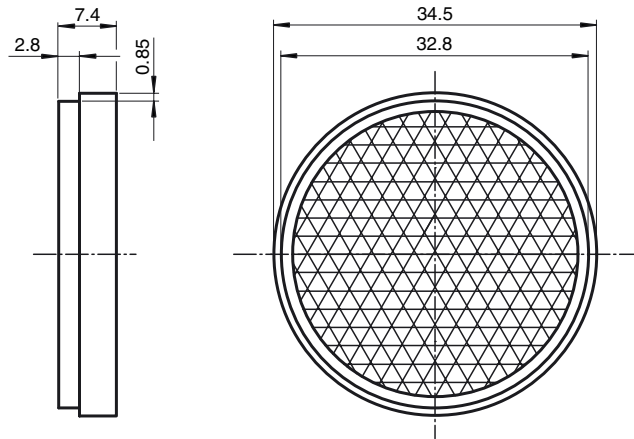

CE

Model Number

REF-A35

Reflector, round \varnothing 35 mm, self-adhesive

Features

- Self-adhesive for simple installation

Dimensions

Technical data

General specifications

Construction type circular

Ambient conditions

Ambient temperature -20 ... 85 °C (-4 ... 185 °F)

Mechanical specifications

Material PMMA/ABS

Dimensions Diameter: 35 mm

Mounting self-adhesive