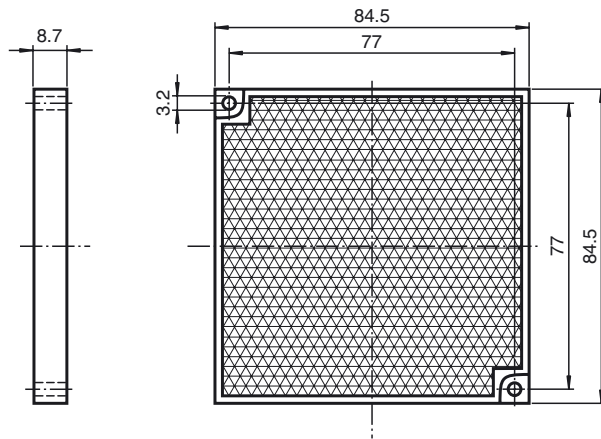

Model Number

REF-H85

Reflector, rectangular 84.5 mm x 84.5 mm, mounting holes

Features

- Mounting holes for simple installation

Dimensions

Technical data

General specifications

Construction type rectangular

Ambient conditions

Ambient temperature -20 ... 85 °C (-4 ... 185 °F)

Mechanical specifications

Material PMMA/ABS

Dimensions 84.5 mm x 84.5 mm x 8.7 mm

Mounting mounting holes