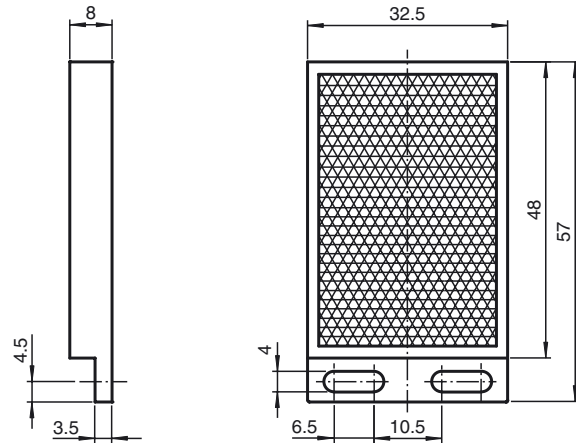

Model Number

REF-H48

Reflector, rectangular 32.5 mm x 57 mm, mounting holes, fixing strap

Features

- Mounting holes for simple installation

Dimensions

Technical data

General specifications

Construction type rectangular

Ambient conditions

Ambient temperature -20 ... 85 °C (-4 ... 185 °F)

Mechanical specifications

Material PMMA/ABS

Dimensions 32.5 mm x 57 mm x 8 mm

Mounting mounting holes