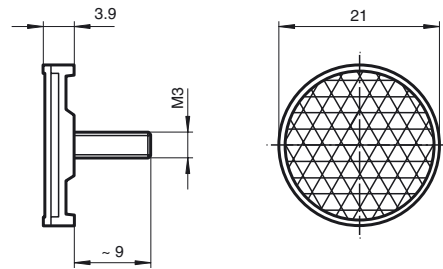

### Model Number

**REF-MS21**

Reflector with Micro-structure, round  $\varnothing$  21 mm, screw fixing M3

### Dimensions

#### Mechanical specifications

Material PMMA/ABS

Dimensions Diameter: 21 mm

Mounting screw fixing