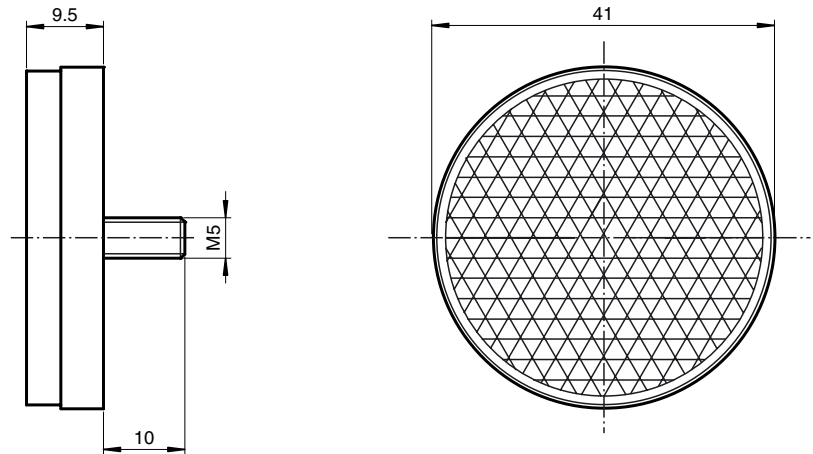

### Model Number

**REF-S42**

Reflector, round  $\varnothing$  42 mm, screw fixing  
M5

### Dimensions

#### Mechanical specifications

Material	PMMA/ABS
Dimensions	Diameter: 42 mm
Mounting	screw fixing