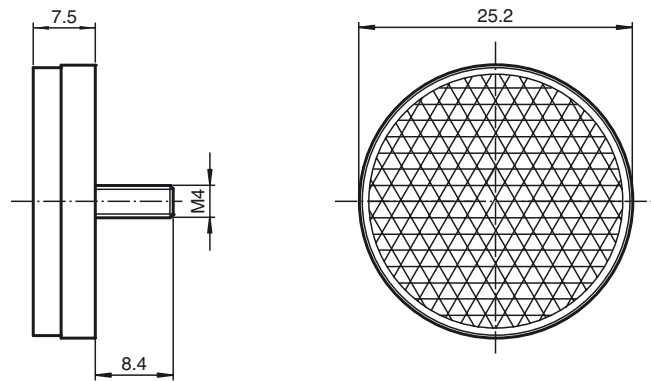

CE

Model Number

REF-S25

Reflector, round \varnothing 25 mm, screw fixing
M4

Features

- Screw mounting for simple installation

Dimensions

Technical data

General specifications

Construction type circular

Ambient conditions

Ambient temperature -20 ... 85 °C (-4 ... 185 °F)

Mechanical specifications

Material PMMA/ABS

Dimensions Diameter: 25 mm

Mounting screw fixing