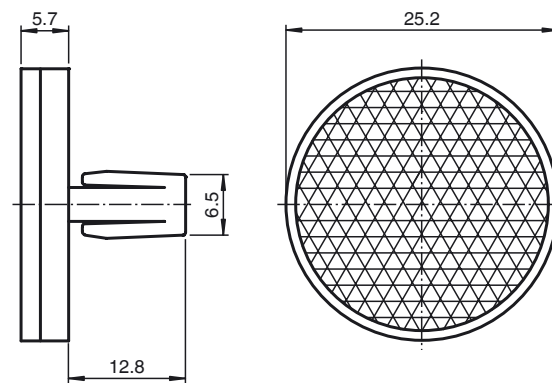

CE

Model Number

REF-CLIP25

Reflector, round \varnothing 25.2 mm, snap-in

Features

- Simple installation with snap-in fastener

Dimensions

Technical data

General specifications

Construction type circular

Ambient conditions

Ambient temperature -20 ... 85 °C (-4 ... 185 °F)

Mechanical specifications

Material PMMA/ABS

Dimensions Diameter: 25.2 mm

Mounting Snap-in