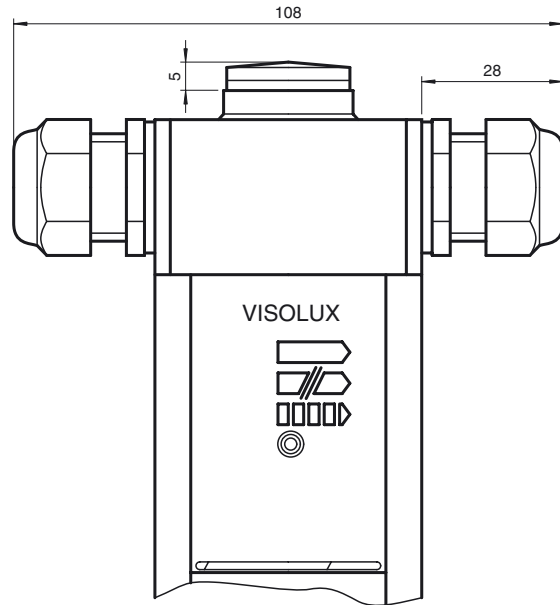

Dimensions

Model number

TC SLC (M16)

Cable screwed connection M16

Features

- M16 cable gland for side cable entry in series SLC safety light curtains

Technical data

Ambient conditions

Storage temperature -40 ... 85 °C (233 ... 358 K)

Mechanical specifications

Material plastic

Suitable series

Safety Series SLC SLC