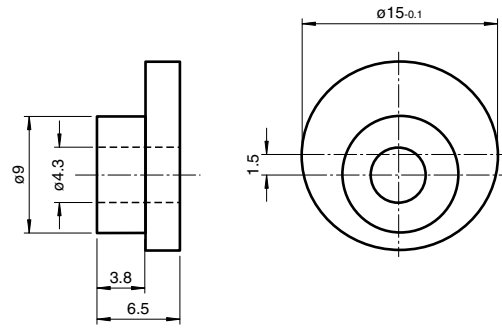

Dimensions

Model Number

9313-3

Synchro clamping element

Technical data

General information

Scope of delivery 3 item(s)