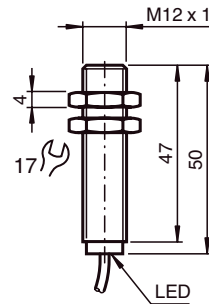

### Dimensions

#### Mechanical specifications

Connection type	cable PVC, 5 m
Cable version	3 x 0.14 mm <sup>2</sup>
Core cross-section	0.14 mm <sup>2</sup>
Housing material	brass, nickel-plated
Sensing face	PBT
Protection degree	IP67