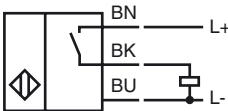

Connection

Accessories

BF 12

Mounting flange, 12 mm

EXG-12

Quick mounting bracket with dead stop