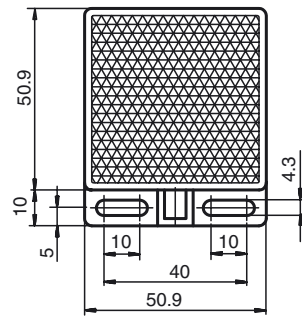

### Model Number

**ORR50**

Reflector, rectangular 50.9 mm x 50.9 mm, mounting holes, fixing strap

## Dimensions

T = 8.5

### General specifications

Construction type rectangular

### Mechanical specifications

Material PMMA/ABS

Dimensions 50.9 mm x 50.9 mm x 8.5 mm

Mounting mounting holes