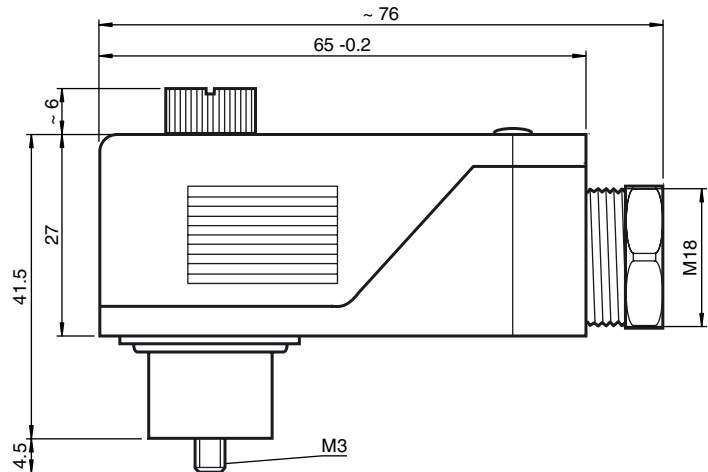

#### V-W-N

Cable socket, central screw, 4-pin+PE, ready for assembly

### Dimensions

#### Mechanical specifications

Protection degree	IP65
Connection	screw terminal for max. 1.5 mm <sup>2</sup> PG 13.5 cable gland

#### Cable

Sheath diameter	6 ... 8 mm
Flammability	94 V-0
Lifetime	> 500 plugging operations