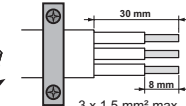

 **legrand**[®]

16 A - 230V - 3680 W

www.legrandgroup.com

LE02704A.A © Legrand 2006