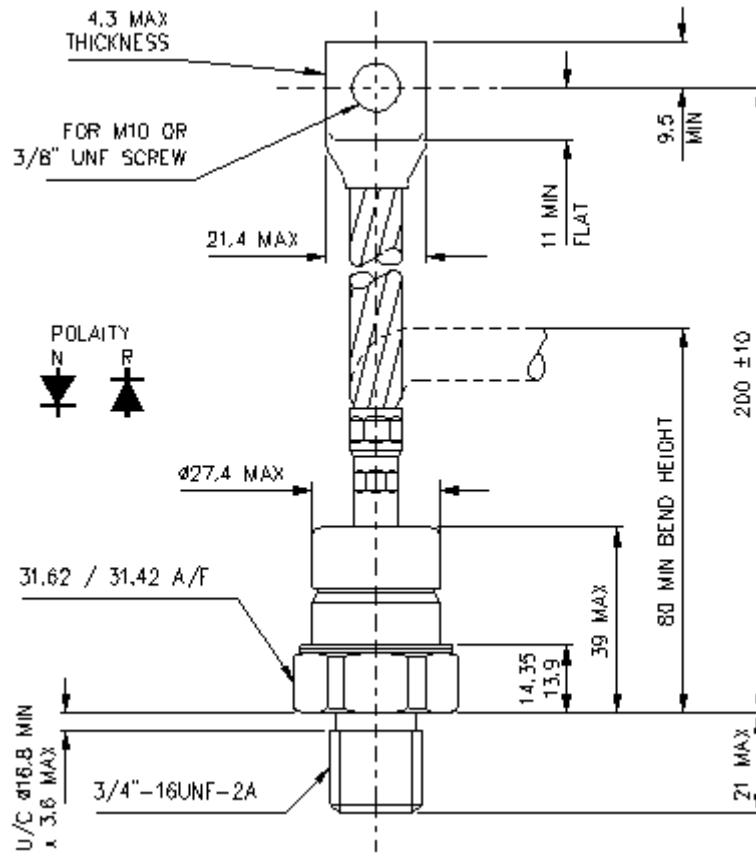

Drawing Number – W24
Outline Number – 100A280

Weight 250g