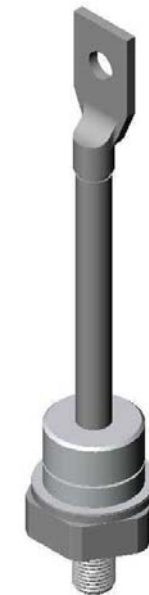

Drawing Number – W21
Outline Number – 100A294

Weight 85g