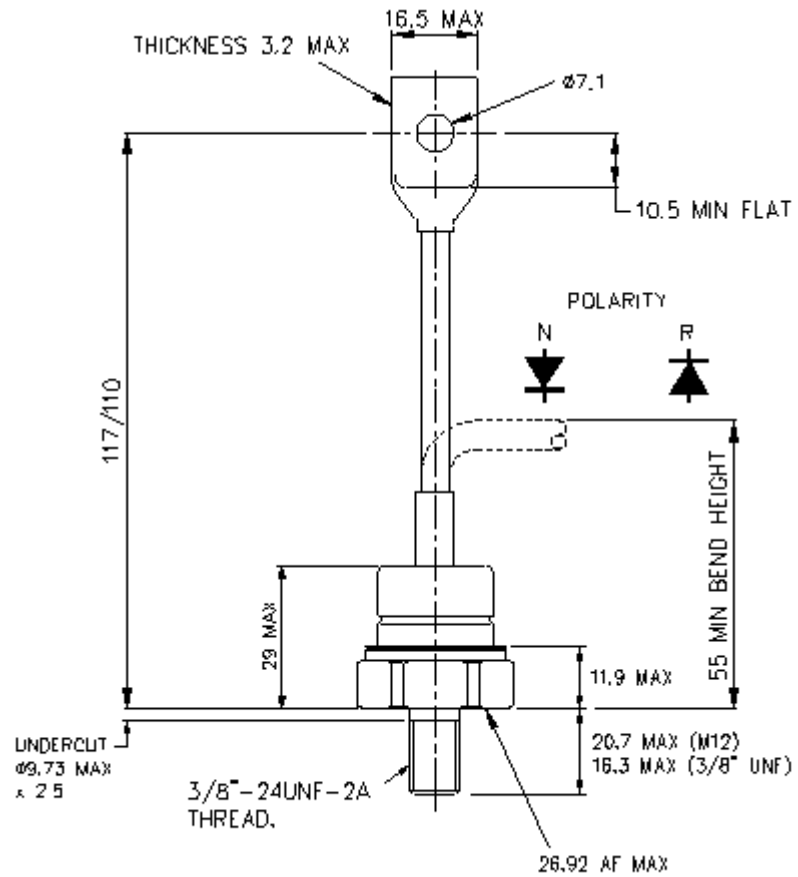

Drawing Number – W21
Outline Number – 100A294

Weight 85g