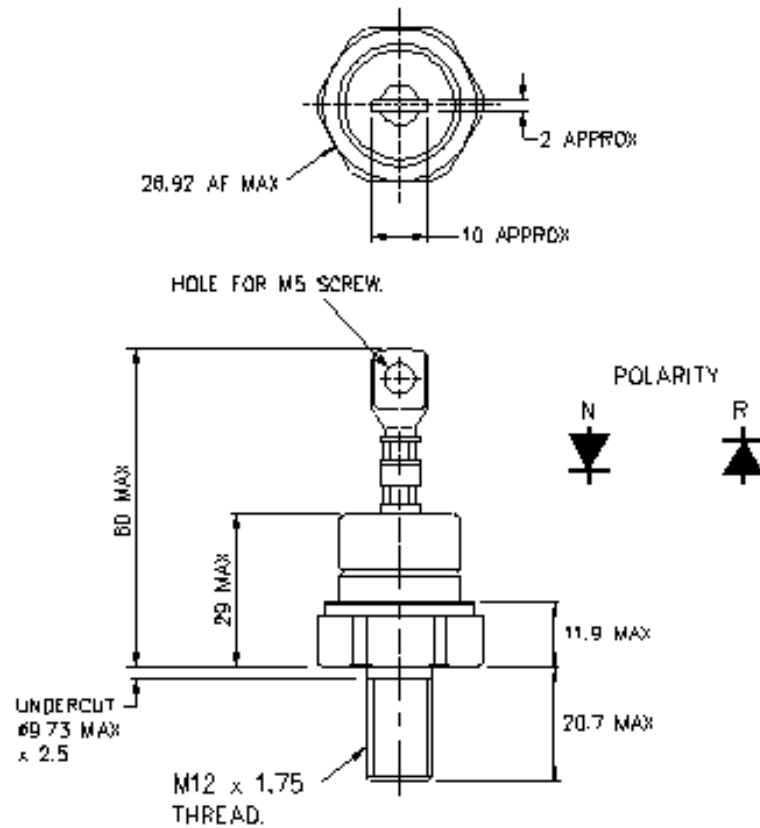

Drawing Number – W20
Outline Number – 100A303

Weight 85g